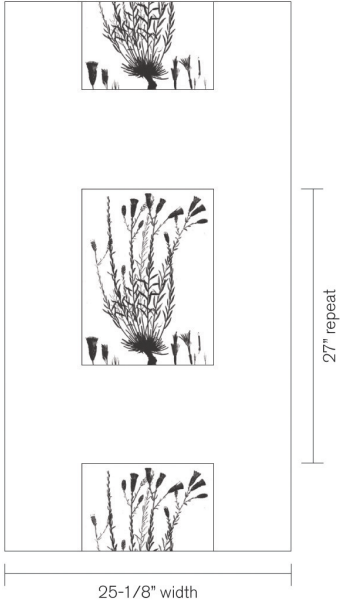

Carolyn Ray WALLFLOWER

W101 WALLFLOWER Sadie Hawkins (archived)

Hand-screenprinted botanical motif on acrylic-coated paper.

25-1/8" width, 27" repeat
Custom available

Roll size American standard 5 yards
Packed in doubles, triples, occasional singles

Class A Fire-rated

W102 Melanie