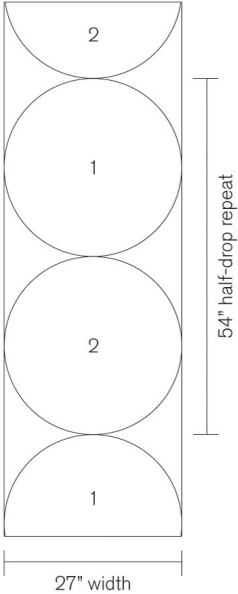

Carolyn Ray TWO

Hand-screenprinted monumental circle motif on acrylic-coated paper.

27" width, 54" HALF-DROP repeat
Custom available

Roll size American standard 5 yards
Packed in doubles, triples, occasional singles

Class A Fire-rated

W22-01 Sol