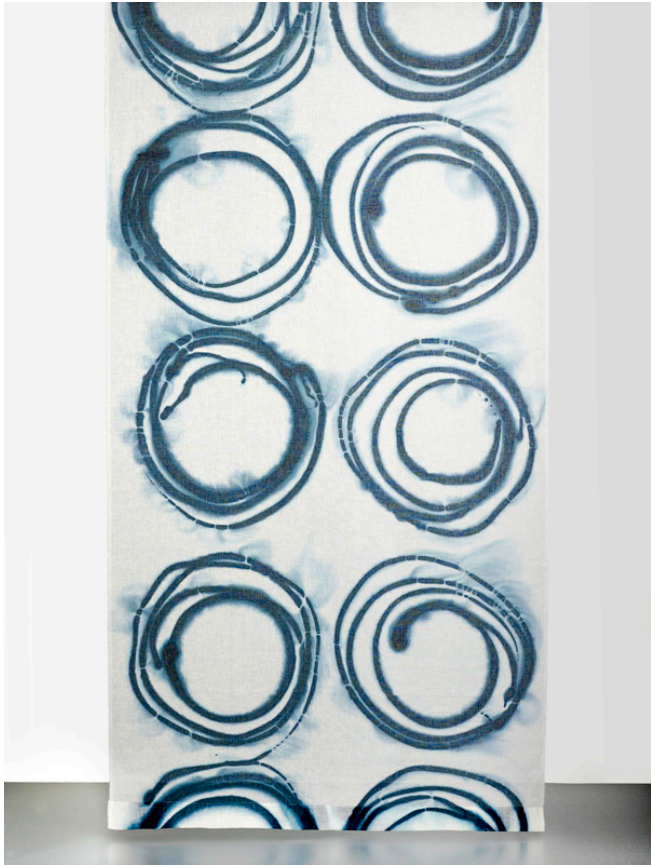

Carolyn Ray TRACK 6

Y131-01 TRACK 6 Indigo

GLAZED GRAFFITI (E1328A)

Freehand circle motif, handpainted pigmented glaze on linen sheer

100% linen sheer, 54" width, 27" repeat
 Height and Layout to Customer Specification
 Custom Available

Colorways

Y131-01 Indigo

Design Layout

Standard Layout (108" height by 3 full width panels) and Single Panel Variations