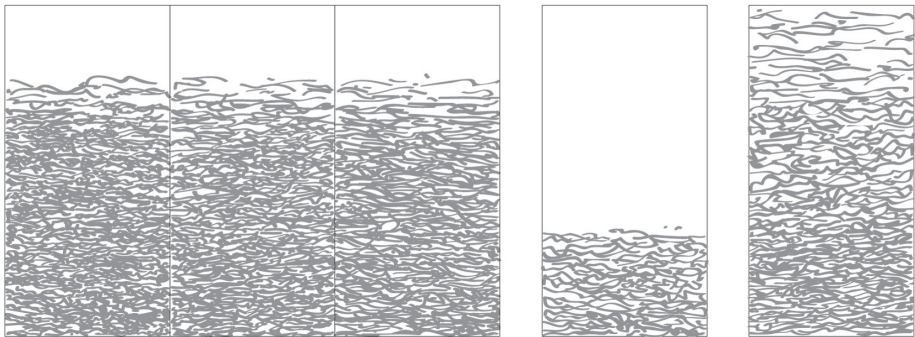

Carolyn Ray RIPPLE

Freehand ripple motif, handpainted metallic glaze on a variety of grounds, including linen sheer and drapery-weight linen blend.

100% linen sheer, 54" width
 88% linen/12% polyamide, 52" width

Height and Layout to Customer Specification
 Custom Available

Y130-01 RIPPLE Aluminum/Sheer

Colorways

Y130-01
 Aluminum/Sheer

Y130-02
 Aluminum/Blend

Design Layout

Standard Layout (108" height by 3 full width panels) and Single Panel Variations