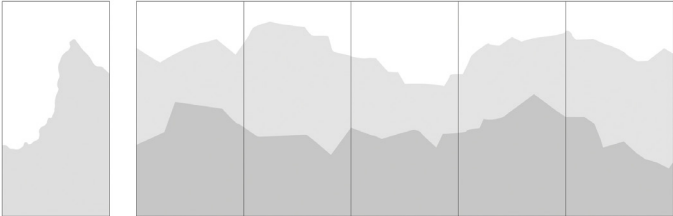

Carolyn Ray MOUNTAIN

Mountain motif, handpainted metallic glaze on linen sheer, vertical "origami folds" add texture and variation.

100% linen sheer, 54" width
Height and Layout to Customer Specification
Custom Available

Y136-01 MOUNTAIN Moonshine

Design Layout

Standard Layout (108" height by full width) and Multi-Panel Variation

Colorways

Y136-01 Moonshine