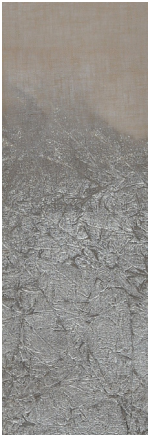

Carolyn Ray ALCHEMY BORDER

Y112-02 ALCHEMY BORDER Sterling

Horizontal border, handpainted metallic crackle glaze on linen sheer.

NOTE: Expect bleed height to vary across the panel and from panel to panel. The design is painted to precise dimensions and completed naturally by capillary action.

100% Linen Sheer, 54" width
 Height and Layout to Customer Specification
 Custom Available

Design Layout

Standard Layout (108" height by 3 full width panels) and Single Panel Variations

Colorways

Y112-01
Gold Leaf

Y112-02
Sterling

Y112-03
Vermeil

Y112-04
Silverwood

Y112-05
Abalone

Y112-06
Mussel