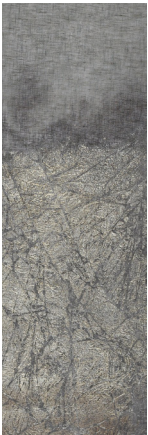

Carolyn Ray ALCHEMY BORDER

Y112-02 ALCHEMY BORDER Sterling

Horizontal border, handpainted metallic crackle glaze on linen sheer.

NOTE: Expect bleed height to vary across the panel and from panel to panel. The design is painted to precise dimensions and completed naturally by capillary action.

100% Linen Sheer, 54" width
 Height and Layout to Customer Specification
 Custom Available

Design Layout

Standard Layout (108" height by 3 full width panels) and Single Panel Variations

Colorways

Y112-01
Gold Leaf

Y112-02
Sterling

Y112-03
Vermeil

Y112-04
Silverwood

Y112-05
Abalone

Y112-06
Mussel