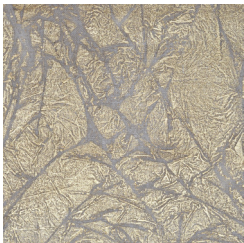

# Carolyn Ray ALCHEMY GROUND

Overall random texture, handpainted metallic crackle glaze on linen sheer.

100% Linen Sheer, 54" width  
Custom Available

Y113-02 ALCHEMY GROUND Sterling

---

## Colorways

Y113-01 Gold Leaf

Y113-02 Sterling

Y113-03 Vermeil